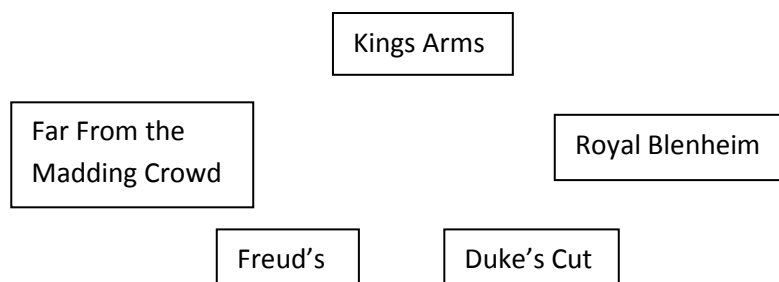

# Tour Groups & Schedules

The teams will tour round five pubs, following a circular route. As in recent years, some tours will follow the route clockwise and some anti-clockwise, to ensure that teams see different people in each pub.

It is around 10 minutes walk between pubs, with the exception of Freud's.

Allow 15-20 minutes for getting to Freud's and back.